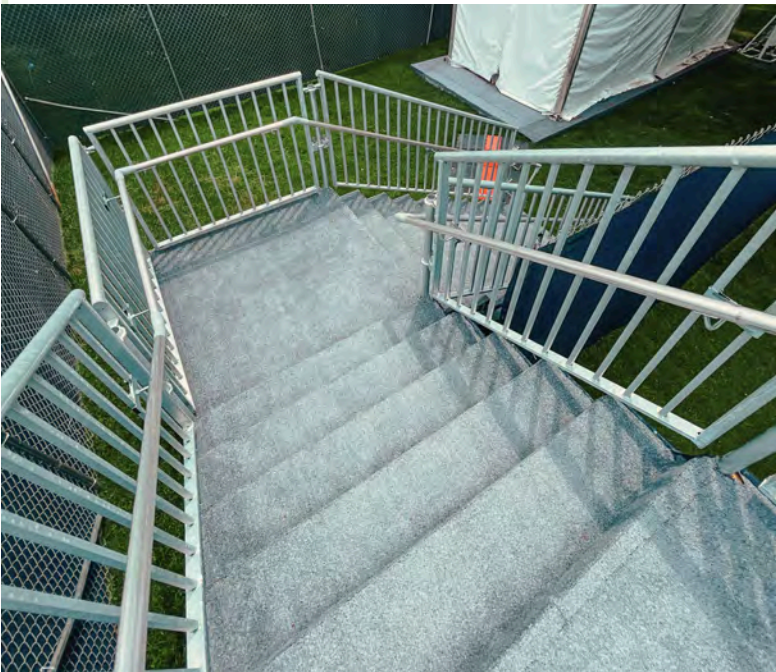

## Frame Tents

Standard Frame Tents are used with minimal staking and anchoring. These are traditional aluminum frame structures without interior support poles and can be erected on any surface.