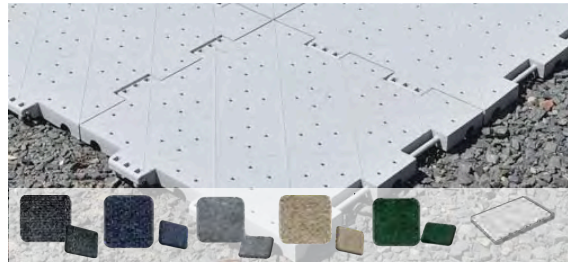

FLOORING

A variety of flooring materials and carpet options are available.